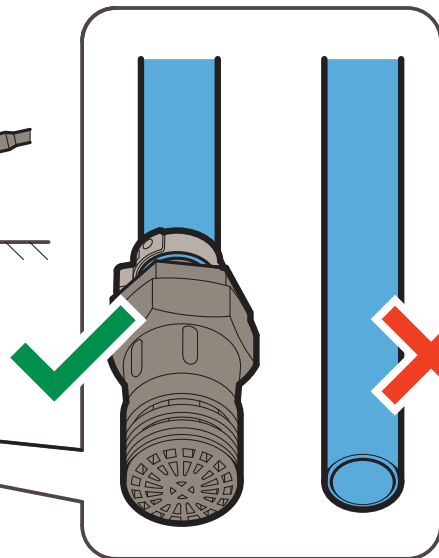

C

1

Not included

MAX
3m

MAX
0.5m

MIN 1/2"

MAX
20°C

2

3