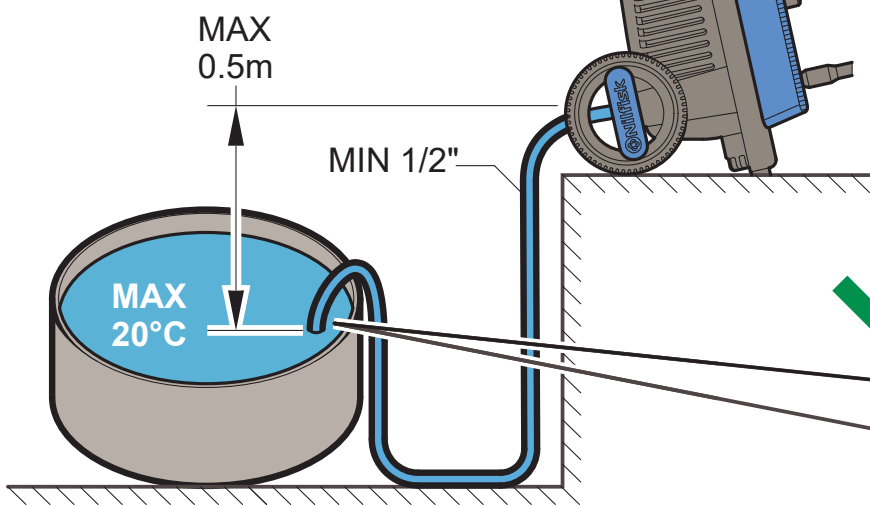

GENTLE NOZZLE

14

C

1

Not included

MAX  
3m

MAX  
0.5m

MIN 1/2"