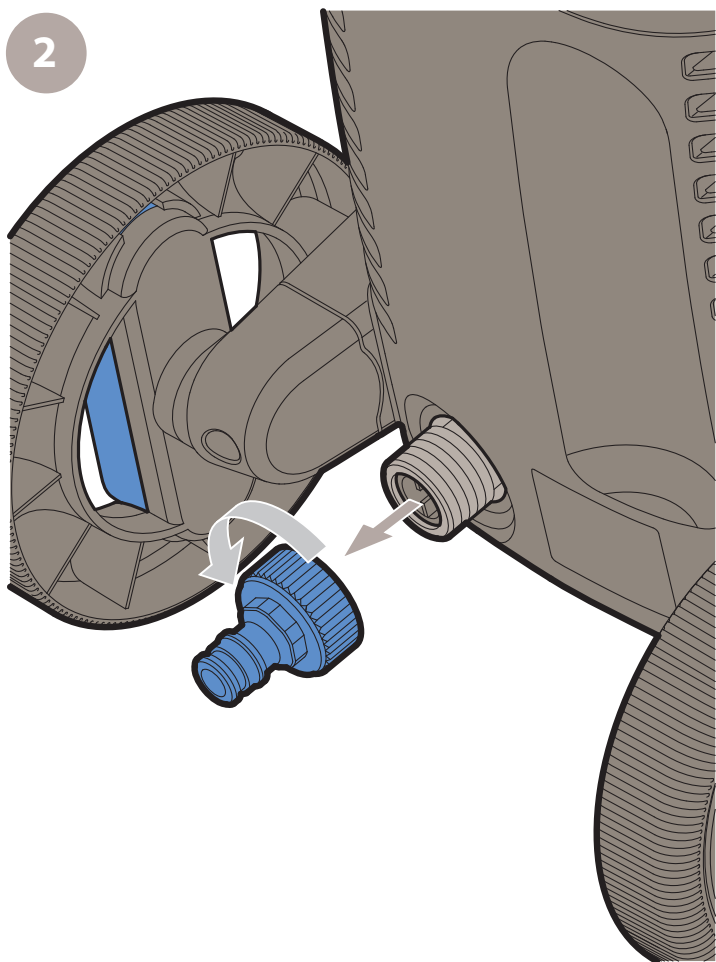

C

1

Not included

MAX
3m

MAX
0.5m

MIN 1/2"

MAX
20°C

2

3