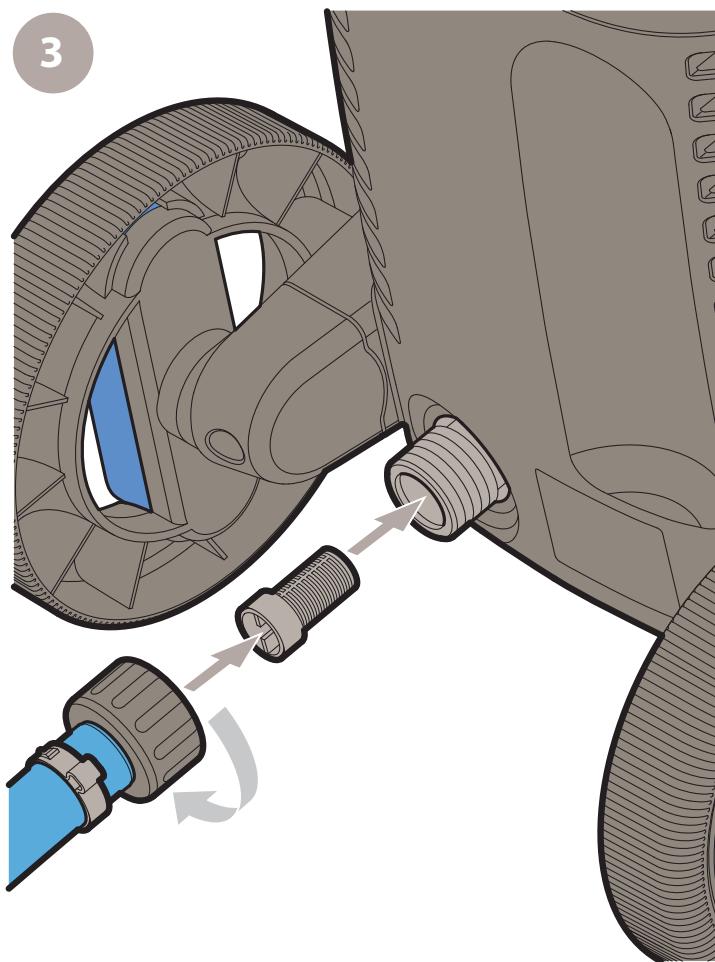

C

1

Not included

MAX
3m

MAX
0.5m

MIN 1/2"

MAX
20°C

2

3