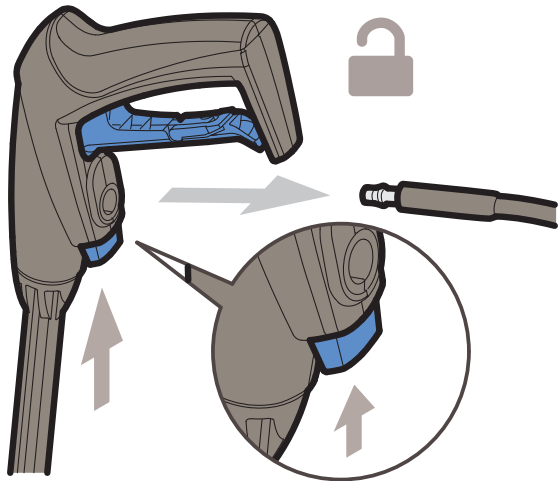

C

4

4.1

4.2

5

MAX 2min

6

6.1

6.2

6.3

6.4

7